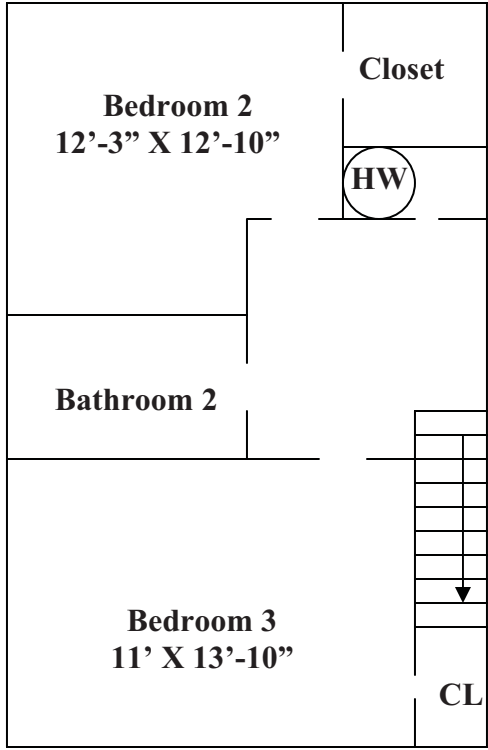

300-B EAST MAIN STREET

- 3 Bedroom Apartment
- 2 Bathrooms
- Refrigerator
- Stove
- Dishwasher
- Garbage Disposal
- Wall-to-Wall Carpet
- Central Air
- Pet Friendly
- Less than 1/2 mile from RU campus

300-C, G, K EAST MAIN STREET

- 3 Bedroom Apartment
- 2 Bathrooms
- Refrigerator
- Deck/Patio
- Stove
- Dishwasher
- Garbage Disposal
- Wall-to-Wall Carpet
- Central Air

300-T EAST MAIN STREET

- 3 Bedroom Townhouse
- 2 Bathrooms
- Refrigerator
- Stove
- Dishwasher
- Garbage Disposal
- Washer/Dryer
- Wall-to-Wall Carpet
- Central Air

1ST FLOOR

2ND FLOOR

NOT TO SCALE

300-U EAST MAIN STREET

- 3 Bedroom Townhouse
- 2 Bathrooms
- Refrigerator
- Stove
- Washer/Dryer

- Dishwasher
- Garbage Disposal
- Wall-to-Wall Carpet
- Central Air

1ST FLOOR

NOT TO SCALE

2ND FLOOR

300-W EAST MAIN STREET

- 3 Bedroom Townhouse
- 2 Bathrooms
- Refrigerator
- Stove
- Dishwasher
- Garbage Disposal
- Wall-to-Wall Carpet
- Central Air

1ST FLOOR

NOT TO SCALE

2ND FLOOR

300-X EAST MAIN STREET