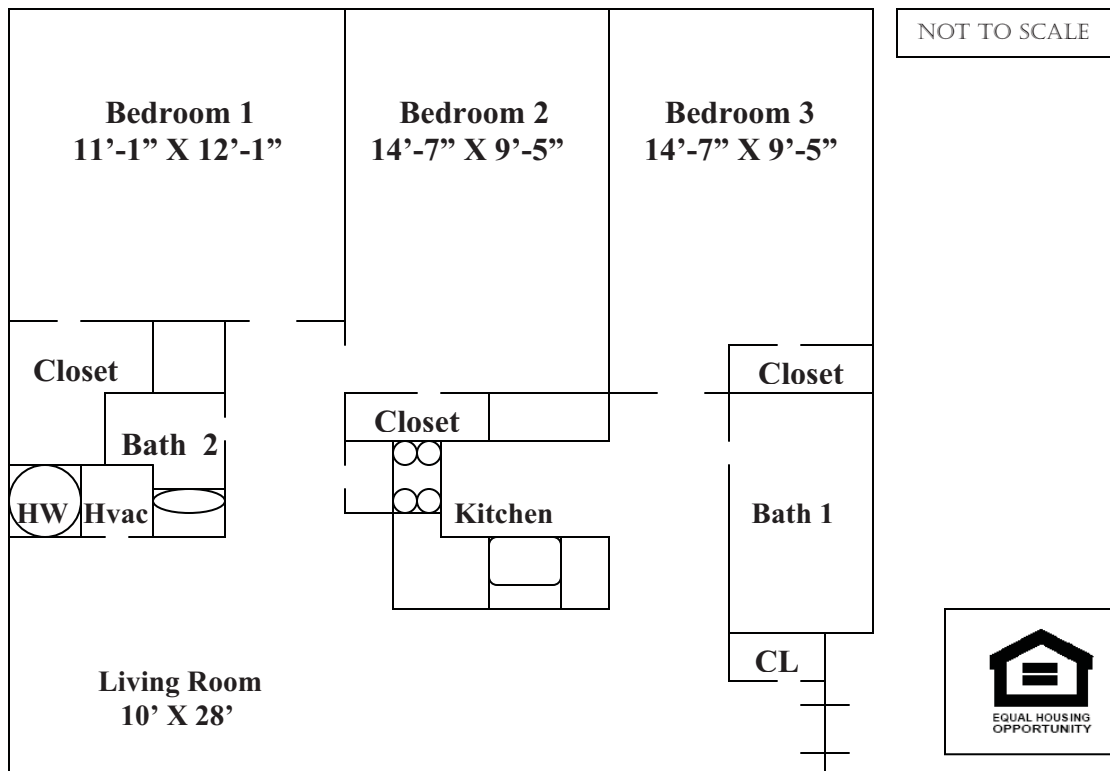

300-B EAST MAIN STREET

- 3 Bedroom Apartment
- 2 Bathrooms
- Refrigerator
- Stove
- Dishwasher
- Garbage Disposal
- Wall-to-Wall Carpet
- Central Air
- Pet Friendly
- Less than 1/2 mile from RU campus

300-C, G, K EAST MAIN STREET

- 3 Bedroom Apartment
- 2 Bathrooms
- Refrigerator
- Deck/Patio
- Stove
- Dishwasher
- Garbage Disposal
- Wall-to-Wall Carpet
- Central Air

300-T EAST MAIN STREET

- 3 Bedroom Townhouse
- 2 Bathrooms
- Refrigerator
- Stove
- Dishwasher
- Garbage Disposal
- Washer/Dryer
- Wall-to-Wall Carpet
- Central Air

1ST FLOOR

2ND FLOOR

NOT TO SCALE

300-U EAST MAIN STREET

- 3 Bedroom Townhouse
- 2 Bathrooms
- Refrigerator
- Stove
- Washer/Dryer

- Dishwasher
- Garbage Disposal
- Wall-to-Wall Carpet
- Central Air

1ST FLOOR

NOT TO SCALE

2ND FLOOR

300-W EAST MAIN STREET

- 3 Bedroom Townhouse
- 2 Bathrooms
- Refrigerator
- Stove
- Dishwasher
- Garbage Disposal
- Wall-to-Wall Carpet
- Central Air

1ST FLOOR

NOT TO SCALE

2ND FLOOR

300-X EAST MAIN STREET