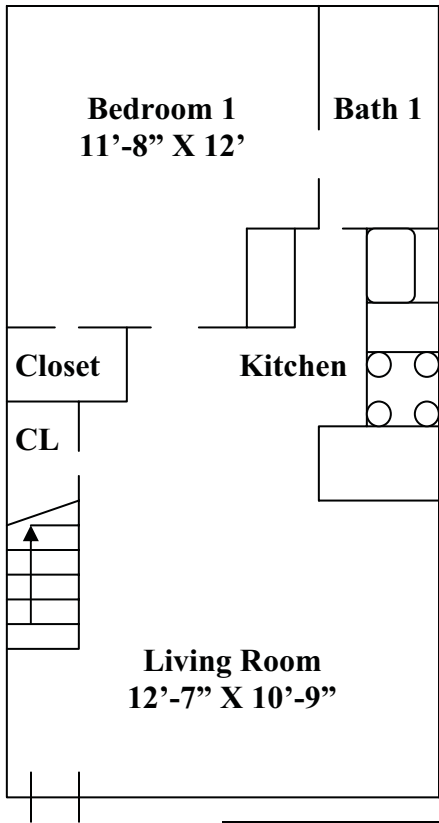

300-B EAST MAIN STREET

- 3 Bedroom Apartment
- 2 Bathrooms
- Refrigerator
- Stove
- Dishwasher
- Garbage Disposal
- Wall-to-Wall Carpet
- Central Air
- Pet Friendly
- Less than 1/2 mile from RU campus

300-C, G, K EAST MAIN STREET

1ST FLOOR

2ND FLOOR

NOT TO SCALE

300-U EAST MAIN STREET

- 3 Bedroom Townhouse
- 2 Bathrooms
- Refrigerator
- Stove
- Washer/Dryer

- Dishwasher
- Garbage Disposal
- Wall-to-Wall Carpet
- Central Air

1ST FLOOR

NOT TO SCALE

2ND FLOOR

300-W EAST MAIN STREET

- 3 Bedroom Townhouse
- 2 Bathrooms
- Refrigerator
- Stove
- Dishwasher
- Garbage Disposal
- Wall-to-Wall Carpet
- Central Air

1ST FLOOR

NOT TO SCALE

2ND FLOOR

300-X EAST MAIN STREET

- 3 Bedroom Townhouse
- 2 Bathrooms
- Refrigerator
- Stove
- Dishwasher
- Garbage Disposal
- Wall-to-Wall Carpet
- Central Air

1ST FLOOR

NOT TO SCALE

2ND FLOOR