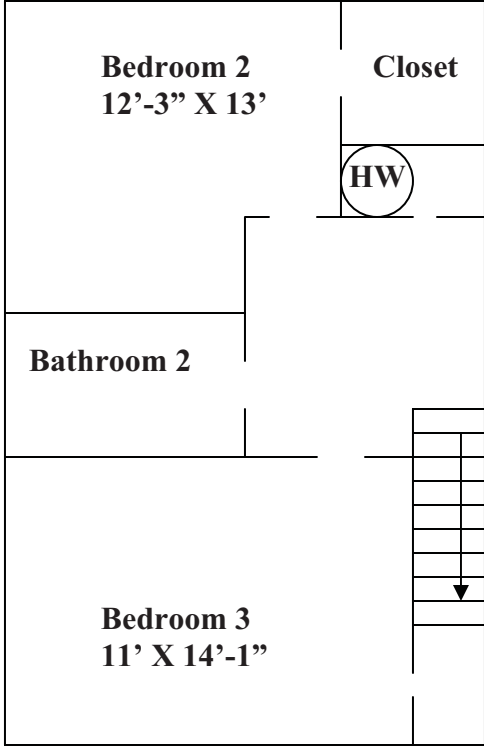

300-B EAST MAIN STREET

- 3 Bedroom Apartment
- 2 Bathrooms
- Refrigerator
- Stove
- Dishwasher
- Garbage Disposal
- Wall-to-Wall Carpet
- Central Air
- Pet Friendly
- Less than 1/2 mile from RU campus

300-C, G, K EAST MAIN STREET

- 3 Bedroom Apartment
- 2 Bathrooms
- Refrigerator
- Deck/Patio
- Stove
- Dishwasher
- Garbage Disposal
- Wall-to-Wall Carpet
- Central Air

300-T EAST MAIN STREET

- 3 Bedroom Townhouse
- 2 Bathrooms
- Refrigerator
- Stove
- Dishwasher
- Garbage Disposal
- Washer/Dryer
- Wall-to-Wall Carpet
- Central Air

1ST FLOOR

2ND FLOOR

NOT TO SCALE

300-U EAST MAIN STREET

- 3 Bedroom Townhouse
- 2 Bathrooms
- Refrigerator
- Stove
- Washer/Dryer

- Dishwasher
- Garbage Disposal
- Wall-to-Wall Carpet
- Central Air

1ST FLOOR

NOT TO SCALE

2ND FLOOR

300-W EAST MAIN STREET

- 3 Bedroom Townhouse
- 2 Bathrooms
- Refrigerator
- Stove
- Dishwasher
- Garbage Disposal
- Wall-to-Wall Carpet
- Central Air

1ST FLOOR

NOT TO SCALE

2ND FLOOR

300-X EAST MAIN STREET