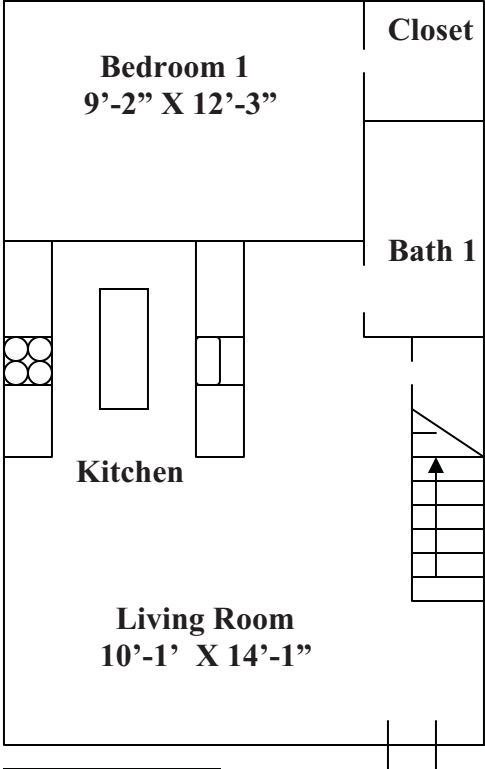

300-B EAST MAIN STREET

- 3 Bedroom Apartment
- 2 Bathrooms
- Refrigerator
- Stove
- Dishwasher
- Garbage Disposal
- Wall-to-Wall Carpet
- Central Air
- Pet Friendly
- Less than 1/2 mile from RU campus

300-C, G, K EAST MAIN STREET

- 3 Bedroom Apartment
- 2 Bathrooms
- Refrigerator
- Deck/Patio
- Stove
- Dishwasher
- Garbage Disposal
- Wall-to-Wall Carpet
- Central Air

300-T EAST MAIN STREET

- 3 Bedroom Townhouse
- 2 Bathrooms
- Refrigerator
- Stove
- Dishwasher
- Garbage Disposal
- Washer/Dryer
- Wall-to-Wall Carpet
- Central Air

1ST FLOOR

2ND FLOOR

NOT TO SCALE

300-U EAST MAIN STREET

- 3 Bedroom Townhouse
- 2 Bathrooms
- Refrigerator
- Stove
- Washer/Dryer

- Dishwasher
- Garbage Disposal
- Wall-to-Wall Carpet
- Central Air

1ST FLOOR