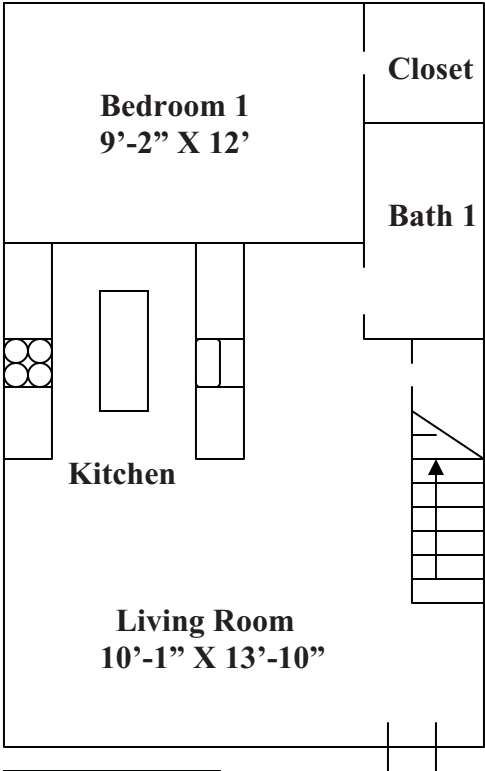

300-B EAST MAIN STREET

- 3 Bedroom Apartment
- 2 Bathrooms
- Refrigerator
- Stove
- Dishwasher
- Garbage Disposal
- Wall-to-Wall Carpet
- Central Air
- Pet Friendly
- Less than 1/2 mile from RU campus

300-C, G, K EAST MAIN STREET

- 3 Bedroom Apartment
- 2 Bathrooms
- Refrigerator
- Deck/Patio
- Stove
- Dishwasher
- Garbage Disposal
- Wall-to-Wall Carpet
- Central Air

300-T EAST MAIN STREET

- 3 Bedroom Townhouse
- 2 Bathrooms
- Refrigerator
- Stove
- Dishwasher
- Garbage Disposal
- Washer/Dryer
- Wall-to-Wall Carpet
- Central Air

1ST FLOOR

2ND FLOOR

NOT TO SCALE

300-U EAST MAIN STREET

- 3 Bedroom Townhouse
- 2 Bathrooms
- Refrigerator
- Stove
- Washer/Dryer

- Dishwasher
- Garbage Disposal
- Wall-to-Wall Carpet
- Central Air

1ST FLOOR

NOT TO SCALE

2ND FLOOR

300-W EAST MAIN STREET

- 3 Bedroom Townhouse
- 2 Bathrooms
- Refrigerator
- Stove
- Dishwasher
- Garbage Disposal
- Wall-to-Wall Carpet
- Central Air

1ST FLOOR

NOT TO SCALE

2ND FLOOR

300-X EAST MAIN STREET