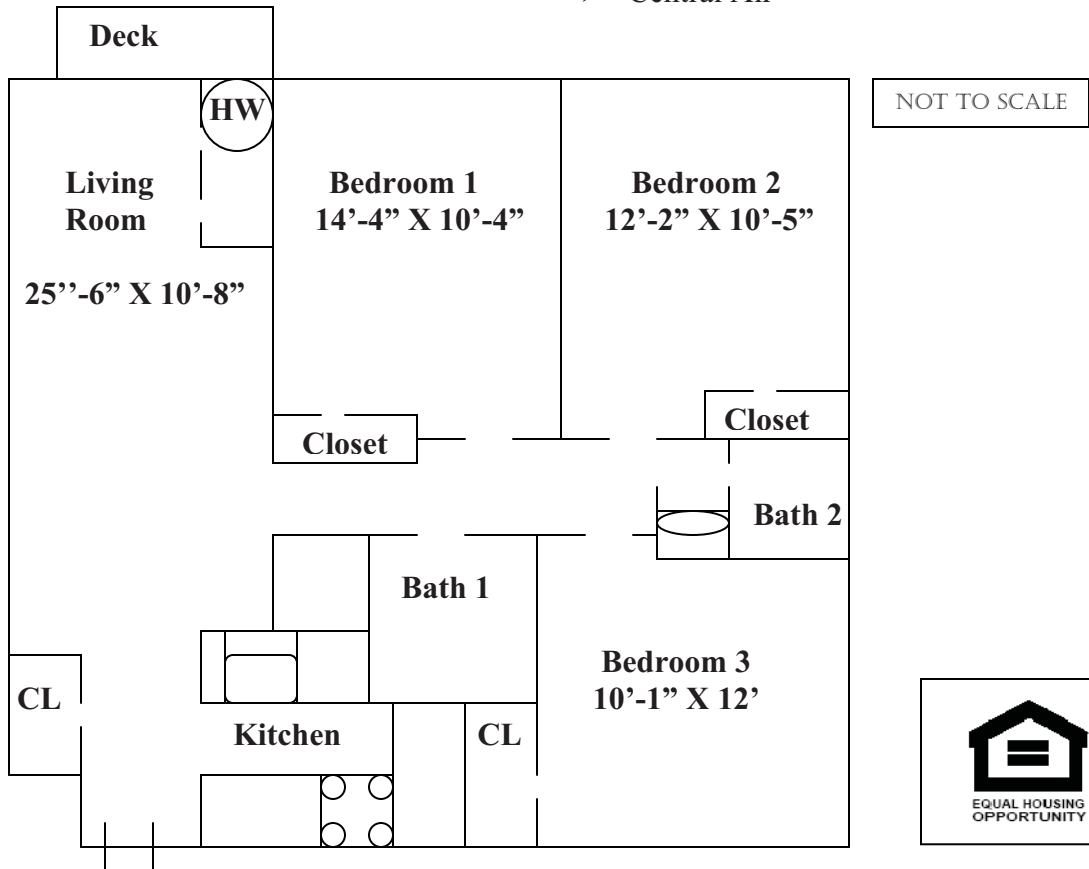

300-B EAST MAIN STREET

- 3 Bedroom Apartment
- 2 Bathrooms
- Refrigerator
- Stove
- Dishwasher
- Garbage Disposal
- Wall-to-Wall Carpet
- Central Air
- Pet Friendly
- Less than 1/2 mile from RU campus

300-C, G, K EAST MAIN STREET

- 3 Bedroom Apartment
- 2 Bathrooms
- Refrigerator
- Deck/Patio
- Stove
- Dishwasher
- Garbage Disposal
- Wall-to-Wall Carpet
- Central Air

300-T EAST MAIN STREET

- 3 Bedroom Townhouse
- 2 Bathrooms
- Refrigerator
- Stove
- Dishwasher
- Garbage Disposal
- Washer/Dryer
- Wall-to-Wall Carpet
- Central Air

1ST FLOOR

2ND FLOOR

NOT TO SCALE

300-U EAST MAIN STREET

- 3 Bedroom Townhouse
- 2 Bathrooms
- Refrigerator
- Stove
- Washer/Dryer

- Dishwasher
- Garbage Disposal
- Wall-to-Wall Carpet
- Central Air

1ST FLOOR

NOT TO SCALE

2ND FLOOR

300-W EAST MAIN STREET

- 3 Bedroom Townhouse
- 2 Bathrooms
- Refrigerator
- Stove
- Dishwasher
- Garbage Disposal
- Wall-to-Wall Carpet
- Central Air

1ST FLOOR

NOT TO SCALE

2ND FLOOR

300-X EAST MAIN STREET