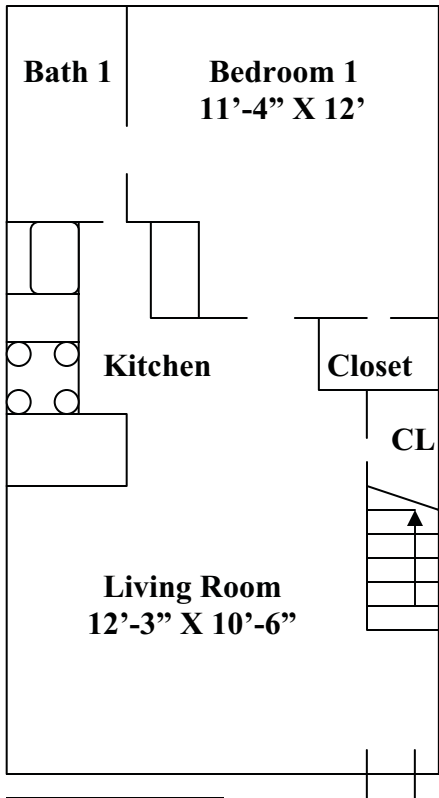

300-B EAST MAIN STREET

- 3 Bedroom Apartment
- 2 Bathrooms
- Refrigerator
- Stove
- Dishwasher
- Garbage Disposal
- Wall-to-Wall Carpet
- Central Air
- Pet Friendly
- Less than 1/2 mile from RU campus

300-C, G, K EAST MAIN STREET

1ST FLOOR

2ND FLOOR

NOT TO SCALE

300-U EAST MAIN STREET

- 3 Bedroom Townhouse
- 2 Bathrooms
- Refrigerator
- Stove
- Washer/Dryer

- Dishwasher
- Garbage Disposal
- Wall-to-Wall Carpet
- Central Air

1ST FLOOR

NOT TO SCALE

2ND FLOOR

300-W EAST MAIN STREET

- 3 Bedroom Townhouse
- 2 Bathrooms
- Refrigerator
- Stove
- Dishwasher
- Garbage Disposal
- Wall-to-Wall Carpet
- Central Air

1ST FLOOR

NOT TO SCALE

2ND FLOOR

300-X EAST MAIN STREET

- 3 Bedroom Townhouse
- 2 Bathrooms
- Refrigerator
- Stove
- Dishwasher
- Garbage Disposal
- Wall-to-Wall Carpet
- Central Air

1ST FLOOR

NOT TO SCALE

2ND FLOOR