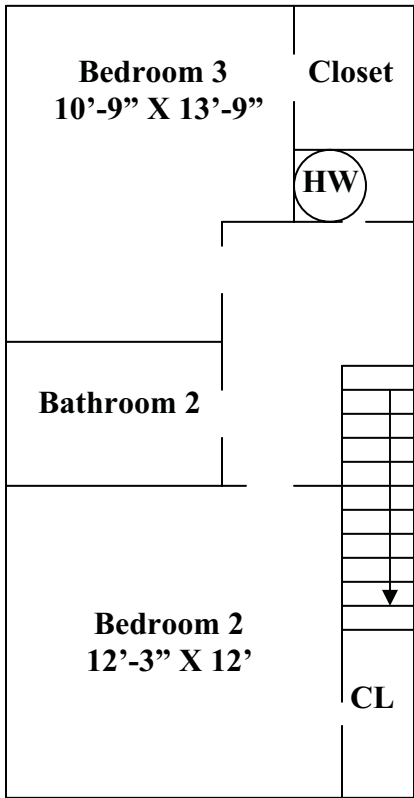

300-B EAST MAIN STREET

- 3 Bedroom Apartment
- 2 Bathrooms
- Refrigerator
- Stove
- Dishwasher
- Garbage Disposal
- Wall-to-Wall Carpet
- Central Air
- Pet Friendly
- Less than 1/2 mile from RU campus

300-C, G, K EAST MAIN STREET

1ST FLOOR

2ND FLOOR

NOT TO SCALE

300-U EAST MAIN STREET

- 3 Bedroom Townhouse
- 2 Bathrooms
- Refrigerator
- Stove
- Washer/Dryer

- Dishwasher
- Garbage Disposal
- Wall-to-Wall Carpet
- Central Air

1ST FLOOR

NOT TO SCALE

2ND FLOOR

300-W EAST MAIN STREET

- 3 Bedroom Townhouse
- 2 Bathrooms
- Refrigerator
- Stove
- Dishwasher
- Garbage Disposal
- Wall-to-Wall Carpet
- Central Air

1ST FLOOR

NOT TO SCALE

2ND FLOOR

300-X EAST MAIN STREET

- 3 Bedroom Townhouse
- 2 Bathrooms
- Refrigerator
- Stove
- Dishwasher
- Garbage Disposal
- Wall-to-Wall Carpet
- Central Air

1ST FLOOR

NOT TO SCALE

2ND FLOOR