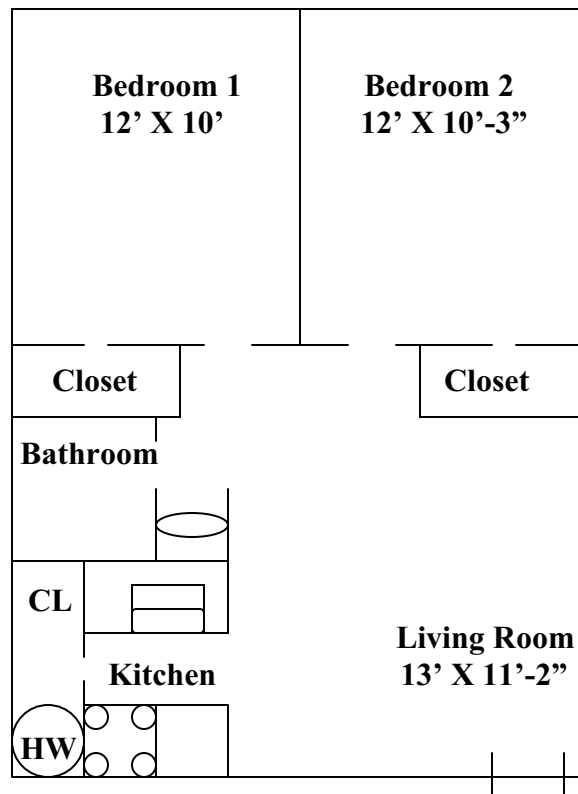

300-A, E & I EAST MAIN STREET

- 2 Bedroom Apartment
- 1 Bathroom
- Refrigerator
- Stove
- Dishwasher
- Garbage Disposal
- Wall-to-Wall Carpet
- Central Air

300-M EAST MAIN STREET

- 2 Bedroom Apartment
- 1 Bathroom
- Refrigerator
- Stove
- Dishwasher
- Garbage Disposal
- Wall-to-Wall Carpet
- Central Air

NOT TO SCALE