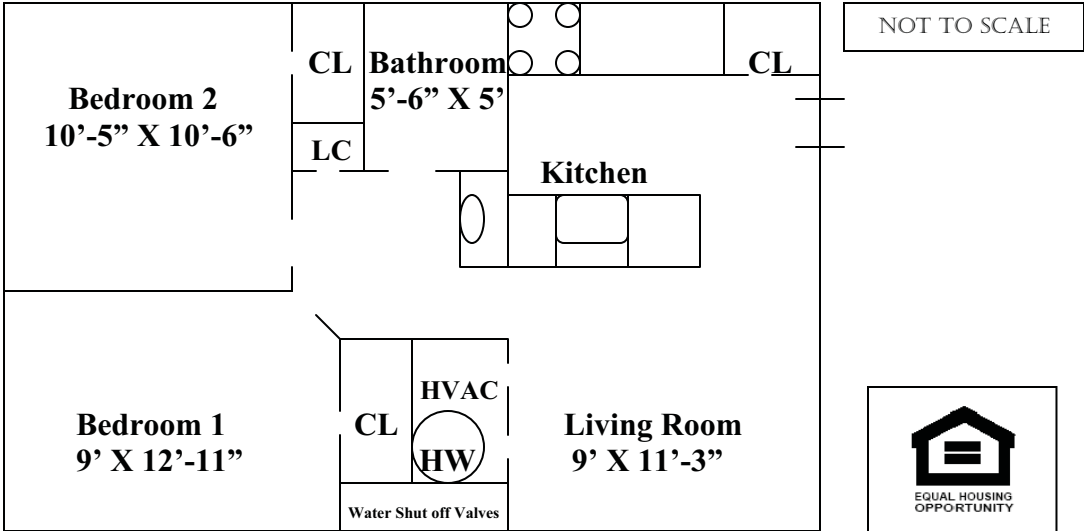

300-A, E & I EAST MAIN STREET

- 2 Bedroom Apartment
- 1 Bathroom
- Refrigerator
- Stove
- Dishwasher
- Garbage Disposal
- Wall-to-Wall Carpet
- Central Air

300-M EAST MAIN STREET

- 2 Bedroom Apartment
- 1 Bathroom
- Refrigerator
- Stove
- Dishwasher
- Garbage Disposal
- Wall-to-Wall Carpet
- Central Air

NOT TO SCALE