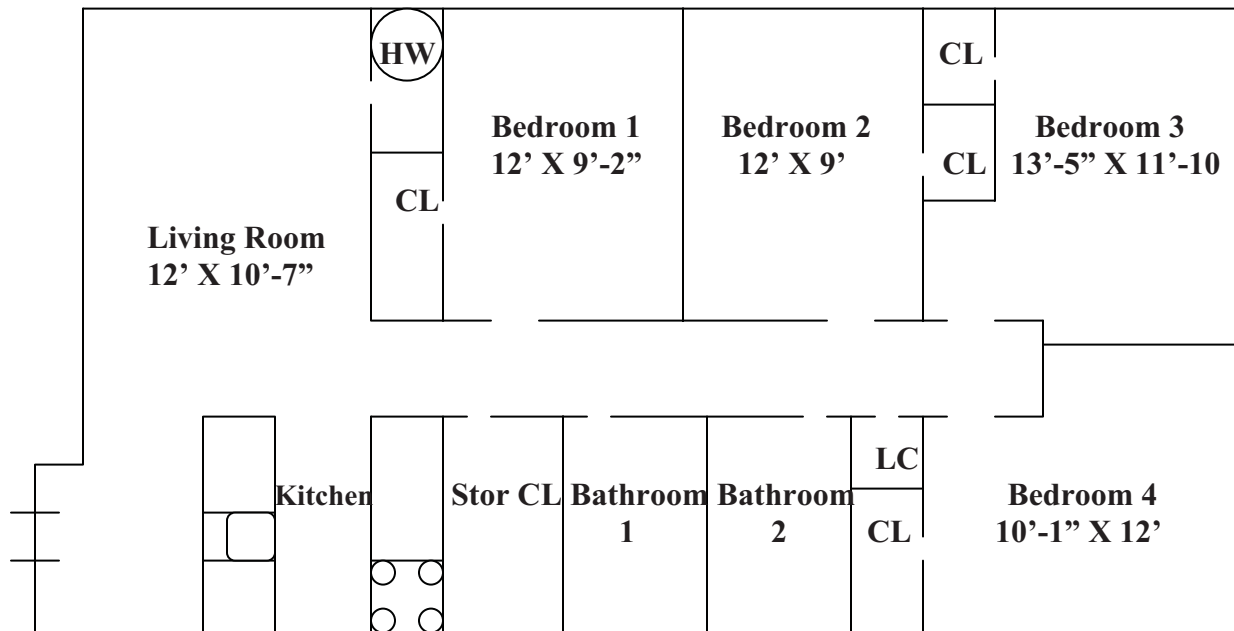

# 1117-D CLEMENT STREET

- 4 Bedroom Apartment
- 2 Bathroom
- Washer/dryer
- Refrigerator
- Stove
- Dishwasher
- Garbage Disposal
- Wall-to-Wall Carpet
- Central Air

NOT TO SCALE

# 1117-H & L CLEMENT STREET

- 4 Bedroom Apartment
- 2 Bathroom
- Washer/Dryer
- Refrigerator
- Stove
- Dishwasher
- Garbage Disposal
- Wall-to-Wall Carpet
- Central Air

NOT TO SCALE